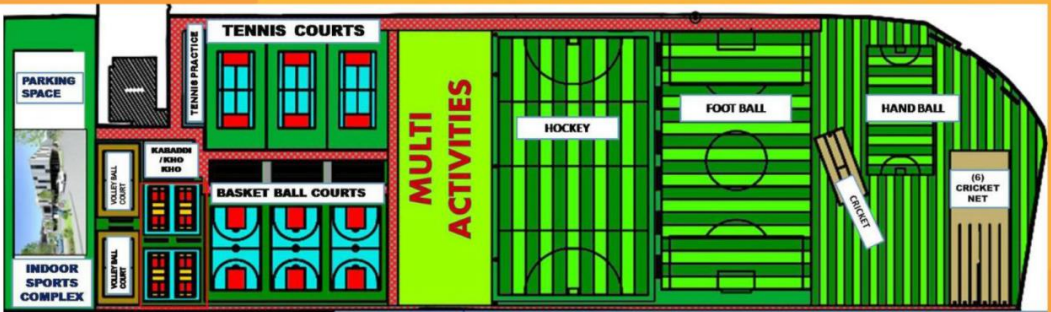

Last date of Registration for Bal Vatika Classes:
December 24, 2022

CLASS II ONWARDS
(Against vacancy, if any)

Sports Complex
Rambagh Circle, Bhawani
Singh Road

PICKLE BALL COURT AREA DETAILS - 27325.02 SQ.MTR / 32681.52 SQ.YDS / 10 BIGHA 16 BISWA